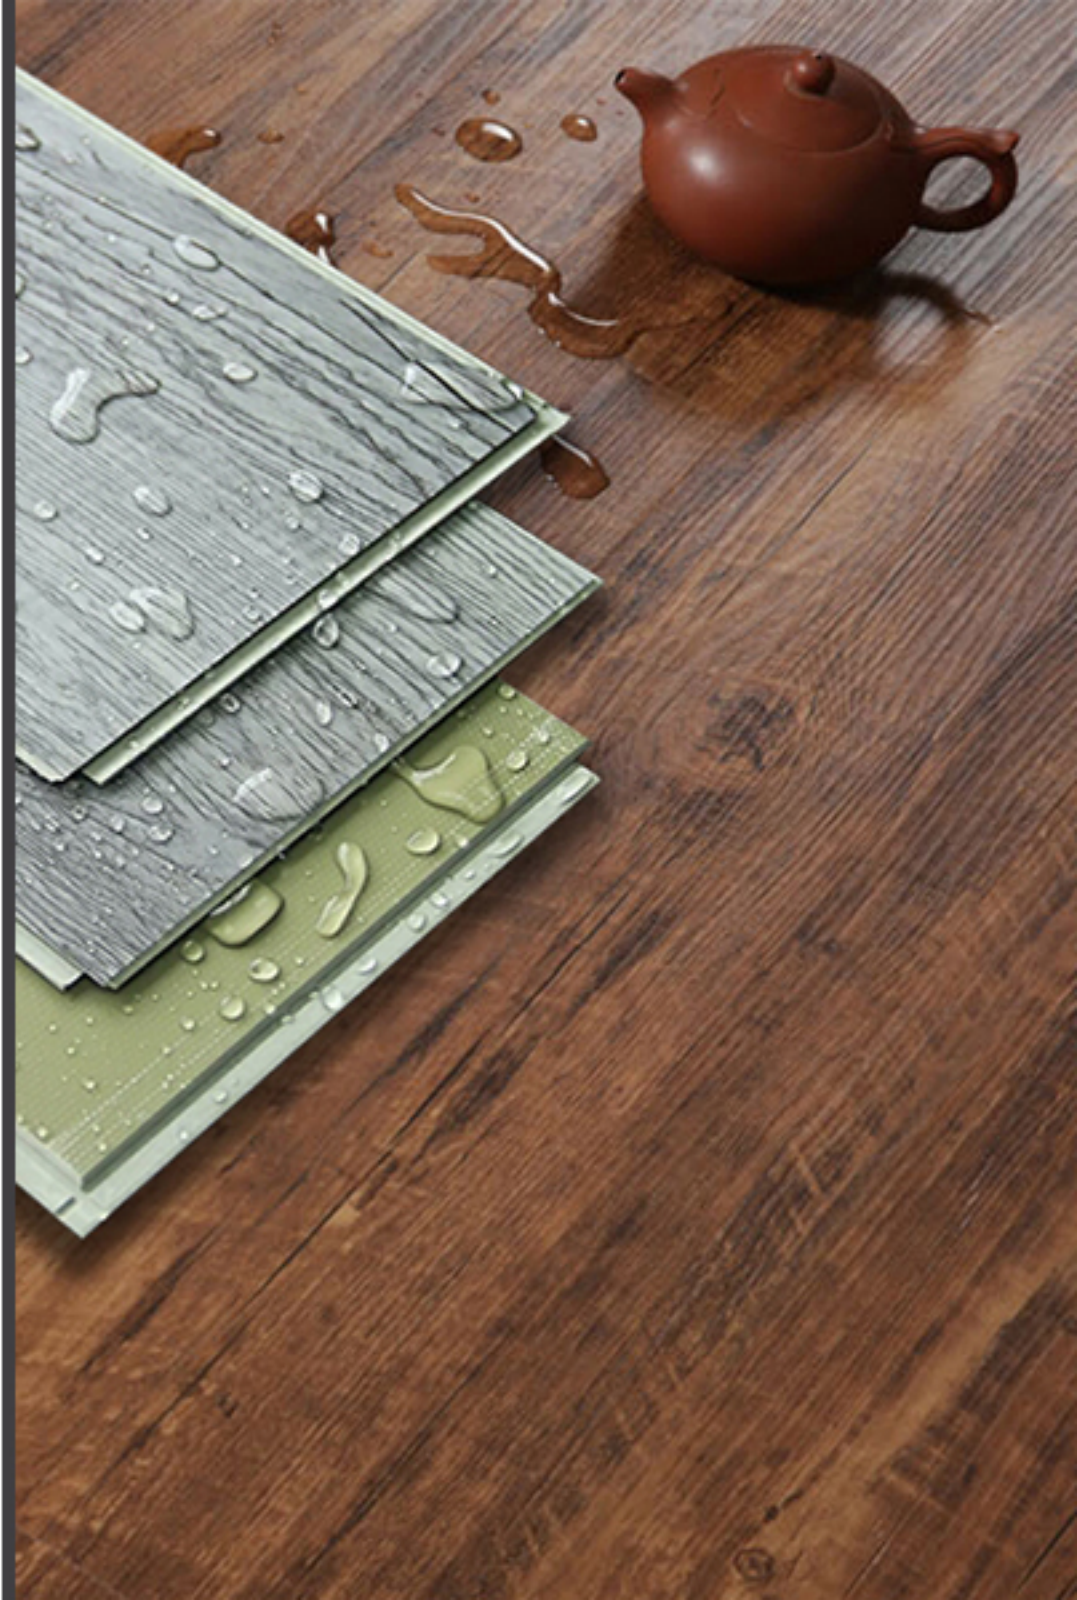

SPC Collection

UV Coating

Wearlayer

Decor Film

SPC Core Layer

Foam Underlayment

ANY ROOM AT,
BELOW OR ABOVE GROUND LEVEL

BATHROOM FRIENDLY

PROTECTION

100% WATERPROOF

WARM TO THE TOUCH

ANTI SLIP

EASY CLEAN

CLICK SYSTEM

TG501

TG502